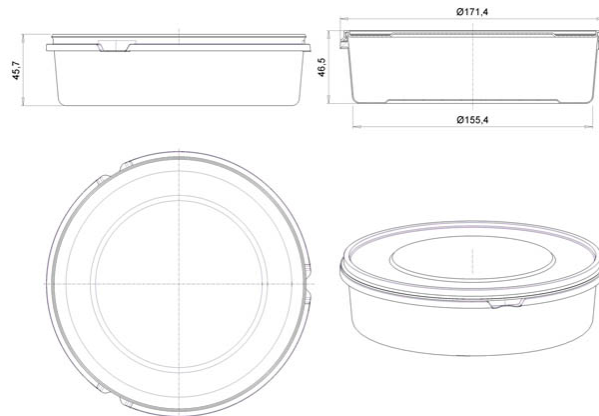

Round container 725ml/ 173mm snap ring

Product code: 00028166

Volume, ml	725
Lid size, mm	173
Height, mm	47
Base shape	Round
Side wall shape	Straight
Types of closures	Snap ring
Types of lids	Leakproof
IML on body	-
IML on the lid	-

Minimum order quantity	Body	Lid	Set
Pieces per box	150	300	300
Logistics	Body	Lid	Set
Pieces per box	150	300	300
Box size (mm)	540x365x330	600x400x185	-
Box weight with product (kg)	4,7	5,1	14,5
Volume (m3)	0,078	0,052	0,208
Quantity of boxes (pcs)	2	1	3
Quantity in pallet (pcs)	3 600	12 000	-
Pallet weight with goods (kg)	135	224	-
Pallet height with goods (m)	2,04	2	-