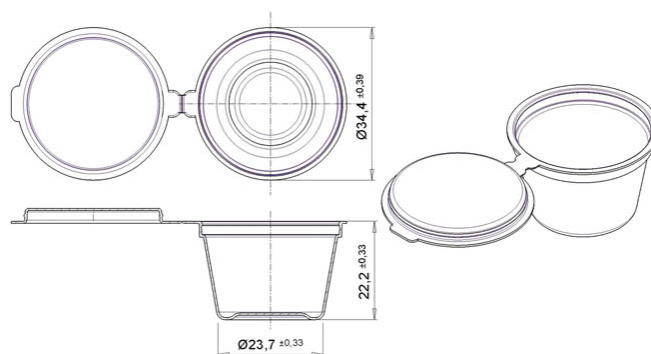

Sause cup with lid 10ml

Product code: 00028180

Volume, ml	10
Lid size, mm	38
Height, mm	23
Base shape	Round
Side wall shape	Straight
Types of closures	-
Types of lids	Folding
IML on body	-
IML on the lid	-

Minimum order quantity	Set
Pieces per box	2 400
Logistics	Set
Pieces per box	2 400
Box size (mm)	390x400x180
Box weight with product (kg)	4,5
Volume (m3)	0,033
Quantity of boxes (pcs)	1
Quantity in pallet (pcs)	144 000
Pallet weight with goods (kg)	291
Pallet height with goods (m)	1,95