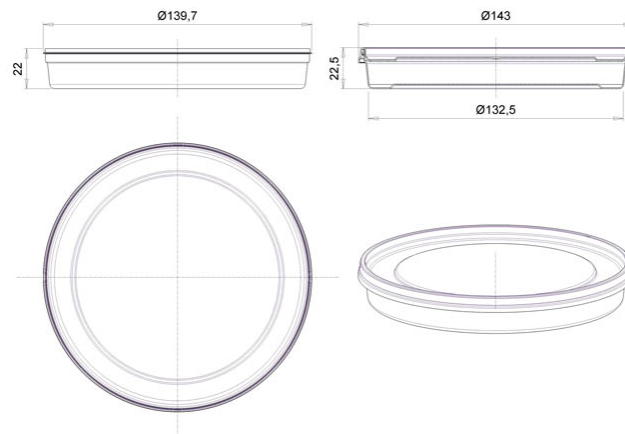

Round container 200ml/ 145mm

Product code: 00028156

Volume, ml	200
Lid size, mm	145
Height, mm	23
Base shape	Round
Side wall shape	Straight
Types of closures	-
Types of lids	Leakproof
IML on body	-
IML on the lid	Yes

Minimum order quantity	Body	Lid	Set
Pieces per box	400	600	1 200
Logistics	Body	Lid	Set
Pieces per box	400	600	1 200
Box size (mm)	600x400x315	580x370x295	-
Box weight with product (kg)	6,1	7,3	32,7
Volume (m3)	0,089	0,075	0,417
Quantity of boxes (pcs)	3	2	5
Quantity in pallet (pcs)	9 600	16 800	-
Pallet weight with goods (kg)	167	225	-
Pallet height with goods (m)	2,04	2,22	-