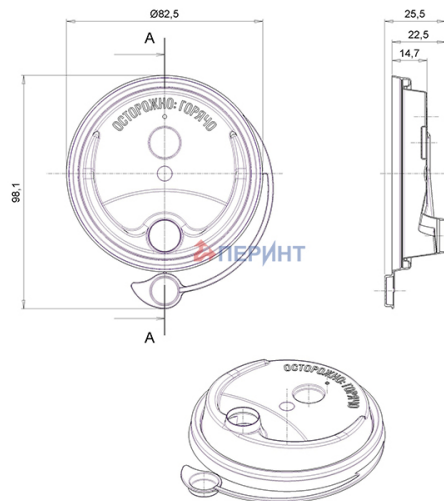

Lid 80mm

Product code: 00045498

Volume, ml	-
Lid size, mm	82,5
Height, mm	-
Base shape	Round
Side wall shape	-
Types of closures	-
Types of lids	-
IML on body	-
IML on the lid	-

Minimum order quantity	Lid	Set
Pieces per box	1 400	1 400
Logistics	Lid	Set
Pieces per box	1 400	1 400
Box size (mm)	600x400x225	600x400x225
Box weight with product (kg)	7,6	7,6
Volume (m3)	0,064	0,064
Quantity of boxes (pcs)	1	1
Quantity in pallet (pcs)	44 800	44 800
Pallet weight with goods (kg)	264	264
Pallet height with goods (m)	1,95	1,95