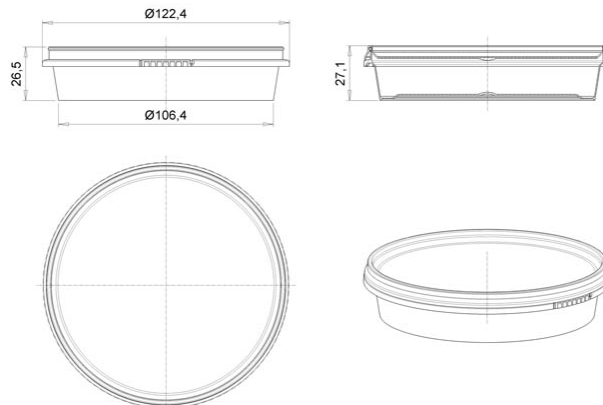

Round container 160ml/ 122mm tamper evident

Product code: 00028137

Volume, ml	160
Lid size, mm	122
Height, mm	27
Base shape	Round
Side wall shape	Straight
Types of closures	Tamper evident
Types of lids	Leakproof
IML on body	-
IML on the lid	Yes

Minimum order quantity	Body	Lid	Set
Pieces per box	540	540	540
Logistics	Body	Lid	Set
Pieces per box	540	540	540
Box size (mm)	600x400x315	600x400x145	-
Box weight with product (kg)	6,2	5,4	11,6
Volume (m3)	0,089	0,041	0,13
Quantity of boxes (pcs)	1	1	2
Quantity in pallet (pcs)	12 960	28 080	-
Pallet weight with goods (kg)	170	304	-
Pallet height with goods (m)	2,04	2,04	-