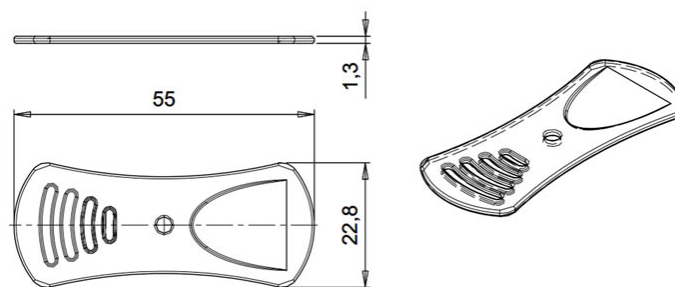

Scoop 55mm

Product code: 00032933

Volume, ml	-
Lid size, mm	55
Height, mm	1,3
Base shape	-
Side wall shape	-
Types of closures	-
Types of lids	-
IML on body	-
IML on the lid	-

Minimum order quantity	Body	Set
Pieces per box	4 000	4 000
Logistics	Body	Set
Pieces per box	4 000	4 000
Box size (mm)	360x300x130	360x300x130
Box weight with product (kg)	4,4	4,4
Volume (m3)	0,017	0,017
Quantity of boxes (pcs)	1	1
Quantity in pallet (pcs)	336 000	336 000
Pallet weight with goods (kg)	394	394
Pallet height with goods (m)	1,97	1,97