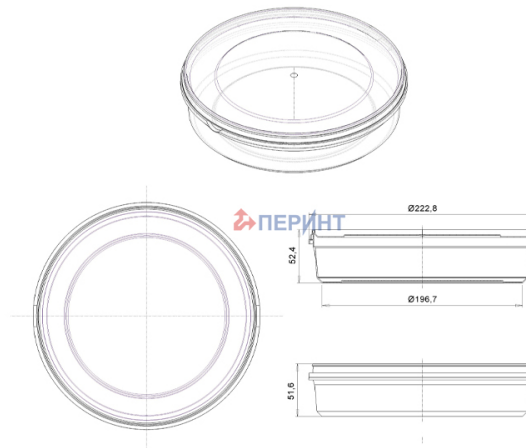

Round container 1400ml/ 223mm snap ring

Product code: 00028153

Volume, ml	1 400
Lid size, mm	223
Height, mm	53
Base shape	Round
Side wall shape	Straight
Types of closures	Snap ring
Types of lids	Leakproof
IML on body	-
IML on the lid	-

Minimum order quantity	Body	Lid	Set
Pieces per box	100	200	200
Logistics	Body	Lid	Set
Pieces per box	100	200	200
Box size (mm)	-	-	-
Box weight with product (kg)	5,3	6,6	17,2
Volume (m3)	-	-	-
Quantity of boxes (pcs)	2	1	3
Quantity in pallet (pcs)	1 500	6 000	-
Pallet weight with goods (kg)	101	220	-
Pallet height with goods (m)	1,8	2,05	-