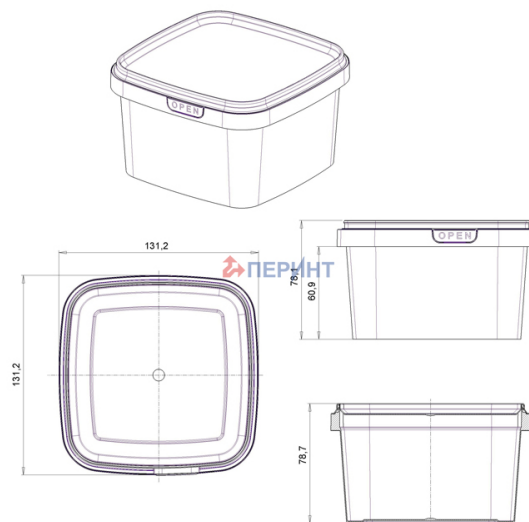

## Rectangular container 850ml/ 131mm tamper evident

Product code: 00040398

Volume, ml	850
Lid size, mm	131
Height, mm	78
Base shape	Square
Side wall shape	Straight
Types of closures	Tamper evident
Types of lids	Leakproof
IML on body	-
IML on the lid	Yes

Minimum order quantity	Body	Lid	Set
Pieces per box	200	400	400
Logistics	Body	Lid	Set
Pieces per box	200	400	400
Box size (mm)	540x365x435	600x400x145	-
Box weight with product (kg)	10,5	5,4	26,4
Volume (m3)	0,101	0,041	0,243
Quantity of boxes (pcs)	2	1	3
Quantity in pallet (pcs)	3 200	20 800	-
Pallet weight with goods (kg)	190	301	-
Pallet height with goods (m)	1,89	2,04	-