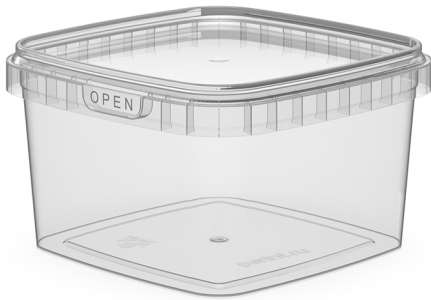

## Rectangular container 850ml/ 131mm tamper evident

Product code: 00040398

Volume, ml	850
Lid size, mm	131
Height, mm	78
Base shape	Square
Side wall shape	Straight
Types of closures	Tamper evident
Types of lids	Leakproof
IML on body	-
IML on the lid	Yes

Minimum order quantity	Body	Lid	Set
Pieces per box	200	400	400
Logistics	Body	Lid	Set
Pieces per box	200	400	400
Box size (mm)	540x365x435	600x400x145	-
Box weight with product (kg)	10,5	5,4	26,4
Volume (m3)	0,101	0,041	0,243
Quantity of boxes (pcs)	2	1	3
Quantity in pallet (pcs)	3 200	20 800	-
Pallet weight with goods (kg)	190	301	-
Pallet height with goods (m)	1,89	2,04	-