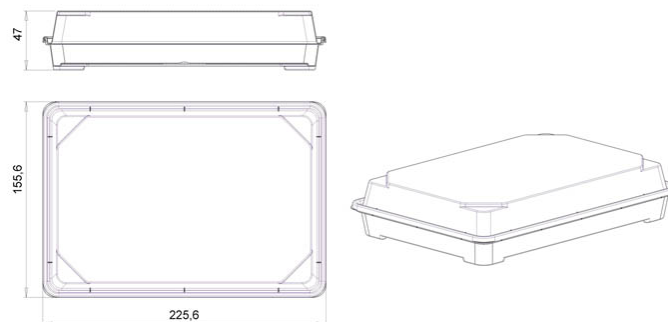

## Optima container 1200ml

Product code: 00028184

Volume, ml	1 200
Lid size, mm	156
Height, mm	47
Base shape	Rectangular
Side wall shape	Straight
Types of closures	-
Types of lids	-
IML on body	-
IML on the lid	-

Minimum order quantity	Body	Lid	Set
Pieces per box	400	400	400
Logistics	Body	Lid	Set
Pieces per box	400	400	400
Box size (mm)	580x370x450	600x400x315	-
Box weight with product (kg)	12	11,6	23,6
Volume (m3)	0,114	0,089	0,203
Quantity of boxes (pcs)	1	1	2
Quantity in pallet (pcs)	6 400	9 600	-
Pallet weight with goods (kg)	214	301	-
Pallet height with goods (m)	1,95	2,04	-