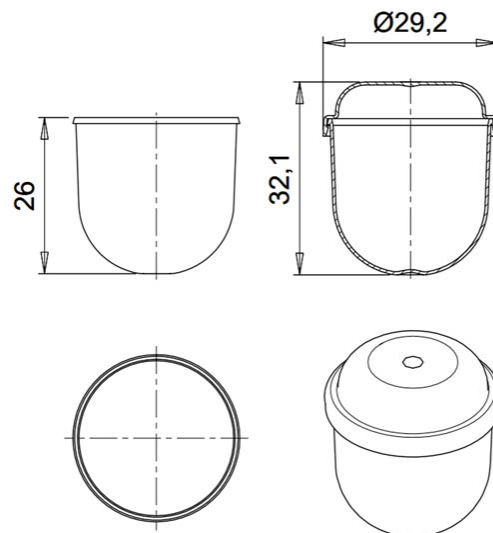

Capsule 10ml/ 28mm

Product code: 00028131

Volume, ml	10
Lid size, mm	29
Height, mm	32
Base shape	Round
Side wall shape	-
Types of closures	-
Types of lids	Snap-on lid
IML on body	-
IML on the lid	-

Minimum order quantity	Set
Pieces per box	2 500
Logistics	Set
Pieces per box	2 500
Box size (mm)	600x400x225
Box weight with product (kg)	4,4
Volume (m3)	0,064
Quantity of boxes (pcs)	1
Quantity in pallet (pcs)	80 000
Pallet weight with goods (kg)	164
Pallet height with goods (m)	1,95