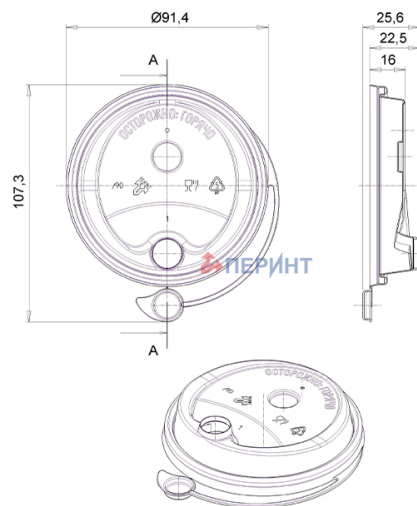

Lid 90mm

Product code: 00043368

Volume, ml	-
Lid size, mm	91,4
Height, mm	-
Base shape	Round
Side wall shape	-
Types of closures	-
Types of lids	-
IML on body	-
IML on the lid	-

Minimum order quantity	Lid	Set
Pieces per box	1 200	1 200
Logistics	Lid	Set
Pieces per box	1 200	1 200
Box size (mm)	600x400x225	600x400x225
Box weight with product (kg)	6,6	6,6
Volume (m3)	0,064	0,064
Quantity of boxes (pcs)	1	1
Quantity in pallet (pcs)	38 400	38 400
Pallet weight with goods (kg)	232	232
Pallet height with goods (m)	1,95	1,95