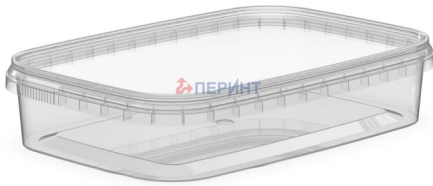

Rectangular container 500ml/ 124mm tamper evident

Product code: 00028210

Volume, ml	500
Lid size, mm	124
Height, mm	38
Base shape	Rectangular
Side wall shape	Straight
Types of closures	Tamper evident
Types of lids	Leakproof
IML on body	-
IML on the lid	-

Minimum order quantity	Body	Lid	Set
Pieces per box	150	300	300
Logistics	Body	Lid	Set
Pieces per box	150	300	300
Box size (mm)	600x400x215	600x400x145	-
Box weight with product (kg)	4,1	4,9	13,2
Volume (m3)	0,061	0,041	0,163
Quantity of boxes (pcs)	2	1	3
Quantity in pallet (pcs)	4 800	15 600	-
Pallet weight with goods (kg)	153	277	-
Pallet height with goods (m)	1,87	2,03	-