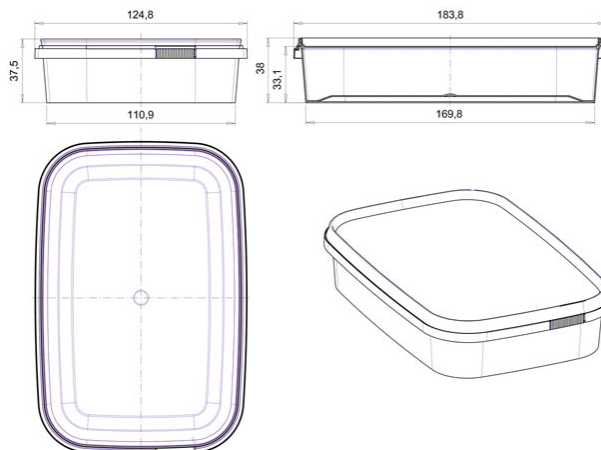

Rectangular container 500ml/ 124mm tamper evident

Product code: 00028210

Volume, ml	500
Lid size, mm	124
Height, mm	38
Base shape	Rectangular
Side wall shape	Straight
Types of closures	Tamper evident
Types of lids	Leakproof
IML on body	-
IML on the lid	-

Minimum order quantity	Body	Lid	Set
Pieces per box	150	300	300
Logistics	Body	Lid	Set
Pieces per box	150	300	300
Box size (mm)	600x400x215	600x400x145	-
Box weight with product (kg)	4,1	4,9	13,2
Volume (m3)	0,061	0,041	0,163
Quantity of boxes (pcs)	2	1	3
Quantity in pallet (pcs)	4 800	15 600	-
Pallet weight with goods (kg)	153	277	-
Pallet height with goods (m)	1,87	2,03	-